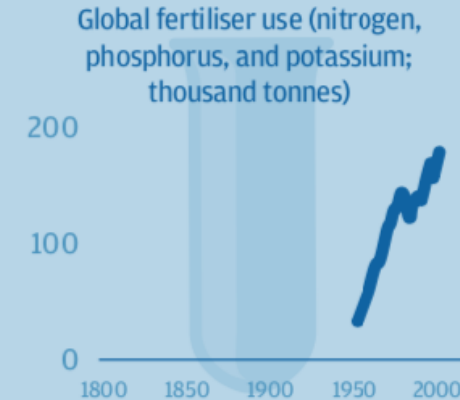

ENERGY USE

TROPICAL FOREST LOSS

WATER USE

FERTILISER USE

An infographic centered on a blue globe. The globe is surrounded by various icons representing human civilization and nature. At the top, there are industrial buildings with smokestacks emitting smoke, wind turbines, and a small airplane. In the middle, a diverse group of people of different ages and ethnicities are standing together. At the bottom, there are green hills, a brown mountain range, and a small house. A white banner with a blue border is draped across the globe, containing the text 'PLANETARY HEALTH'. Below the banner, the text 'THE HEALTH OF HUMAN CIVILISATION AND THE NATURAL SYSTEMS ON WHICH IT DEPENDS' is written in white, uppercase letters.

PLANETARY HEALTH

THE HEALTH OF HUMAN
CIVILISATION AND THE NATURAL
SYSTEMS ON WHICH
IT DEPENDS

<https://www.planetaryhealthalliance.org/planetary-health>

Die jährliche Durchschnittstemperatur in Deutschland von 1881 bis 2019
Quelle: Ed Hawkins (University of Reading)