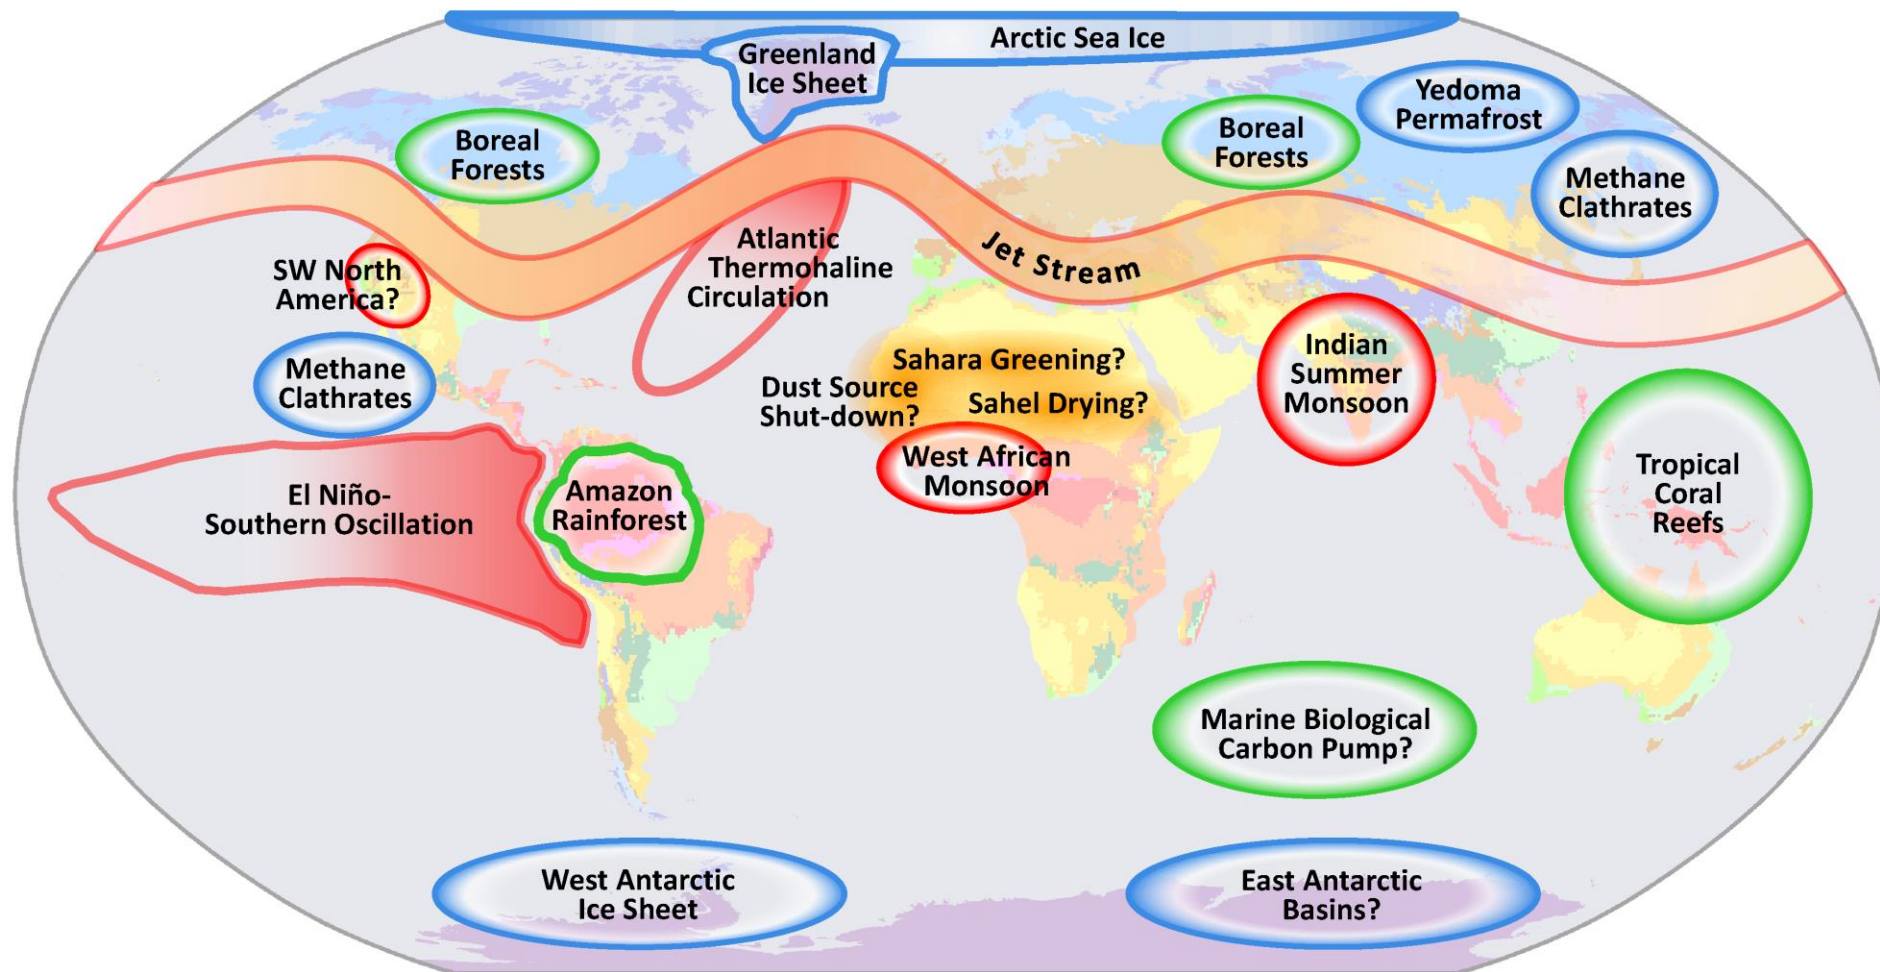

ENERGY USE

TROPICAL FOREST LOSS

WATER USE

FERTILISER USE

An infographic centered on a blue globe. The globe is surrounded by various icons representing human civilization and nature. At the top, there are industrial buildings with smokestacks emitting smoke, wind turbines, and a small airplane. In the middle, a diverse group of people of different ages and ethnicities are standing together. At the bottom, there are green hills, a brown mountain range, and a small house. A white banner with a blue border is draped across the globe, containing the text 'PLANETARY HEALTH'. Below the banner, the text 'THE HEALTH OF HUMAN CIVILISATION AND THE NATURAL SYSTEMS ON WHICH IT DEPENDS' is written in white, uppercase letters.

PLANETARY HEALTH

THE HEALTH OF HUMAN
CIVILISATION AND THE NATURAL
SYSTEMS ON WHICH
IT DEPENDS

<https://www.planetaryhealthalliance.org/planetary-health>

Die jährliche Durchschnittstemperatur in Deutschland von 1881 bis 2019
Quelle: Ed Hawkins (University of Reading)