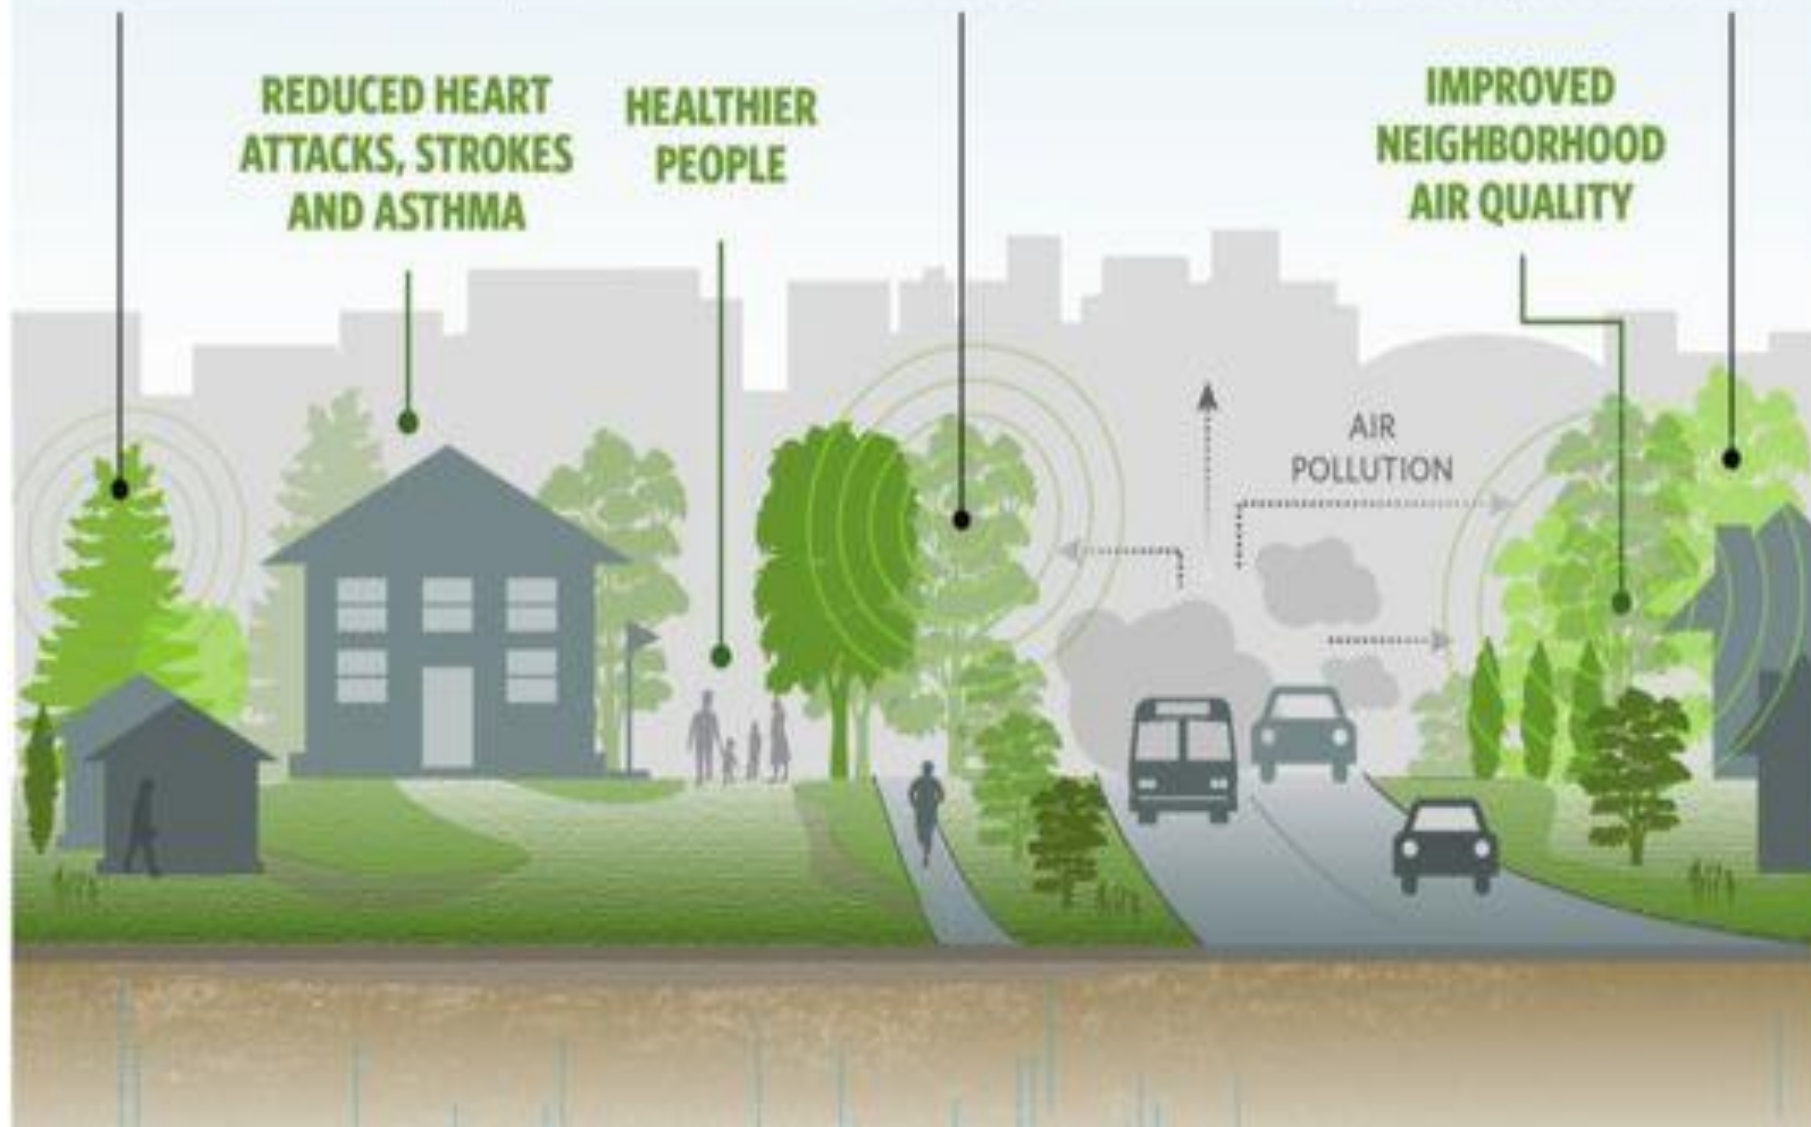

TREES shade buildings reducing the need for air conditioning which reduces fossil fuel consumption

TREES absorb small particulate matter from the air

LARGE, HEALTHY TREES have the greatest per tree effects at pollution removal

**REDUCED HEART
ATTACKS, STROKES
AND ASTHMA**

**HEALTHIER
PEOPLE**

**IMPROVED
NEIGHBORHOOD
AIR QUALITY**

DIE LUFTVERSCHMUTZUNG IN

FRANKFURT, GERMANY

Was braucht es noch für eine gesunde
Zukunft?

Plenty of vegetables
and fruits