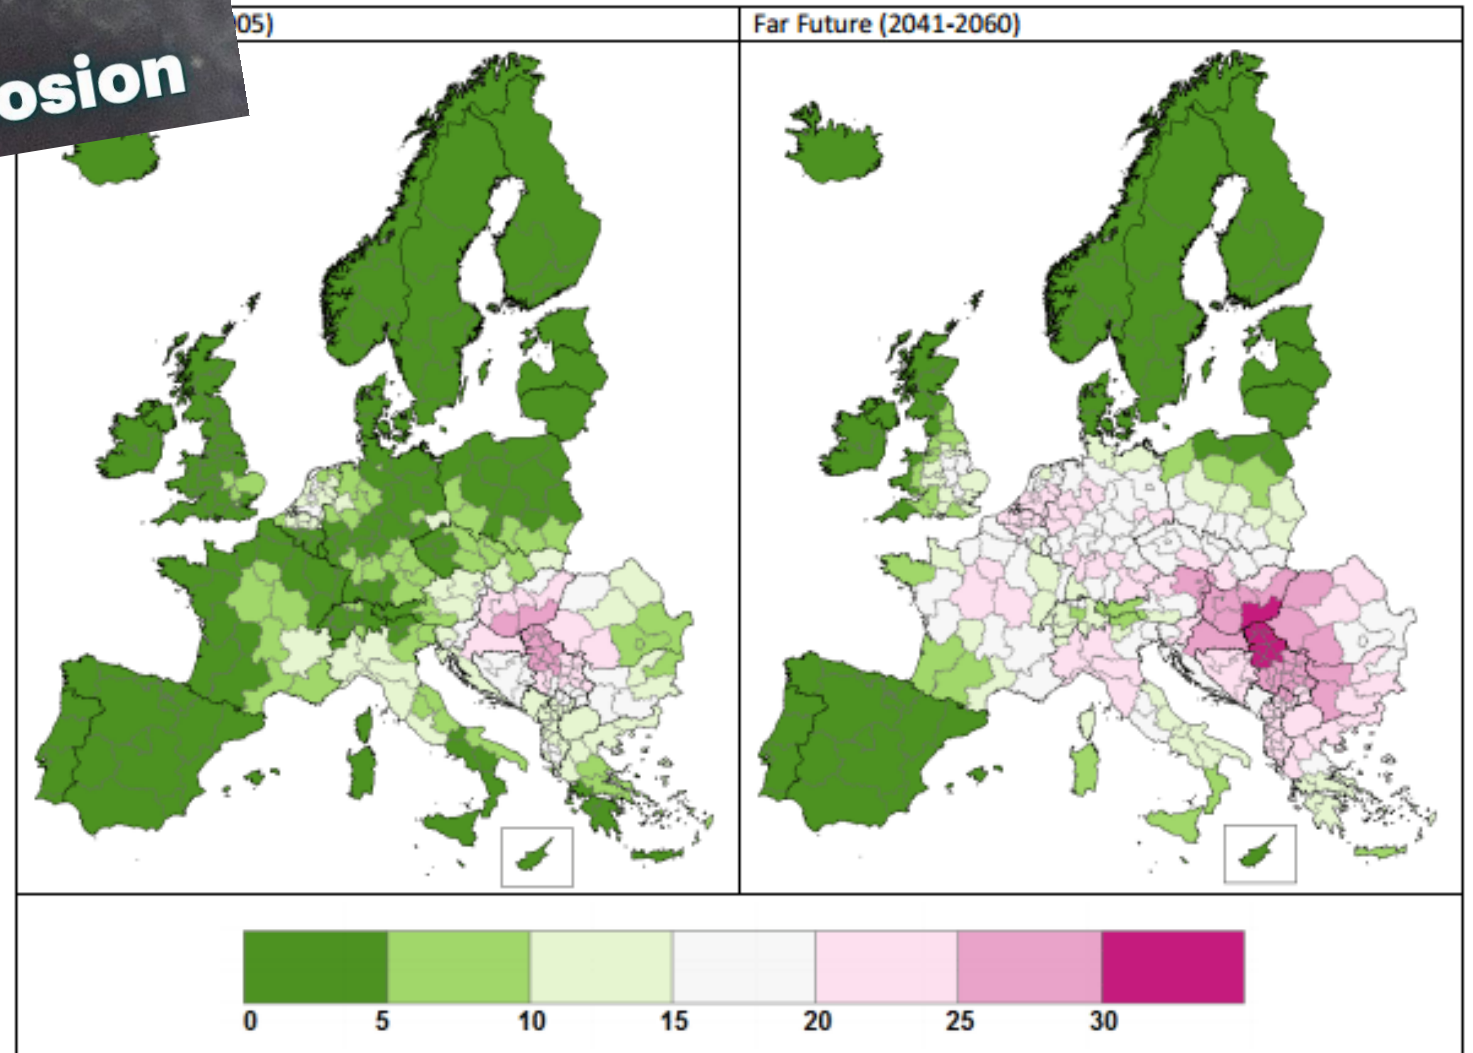

Allergien

Pollenflug im Februar

Ja, es gibt eine Pollenexplosion

godfer / Fotolia.com, www.umweltbundesamt.de