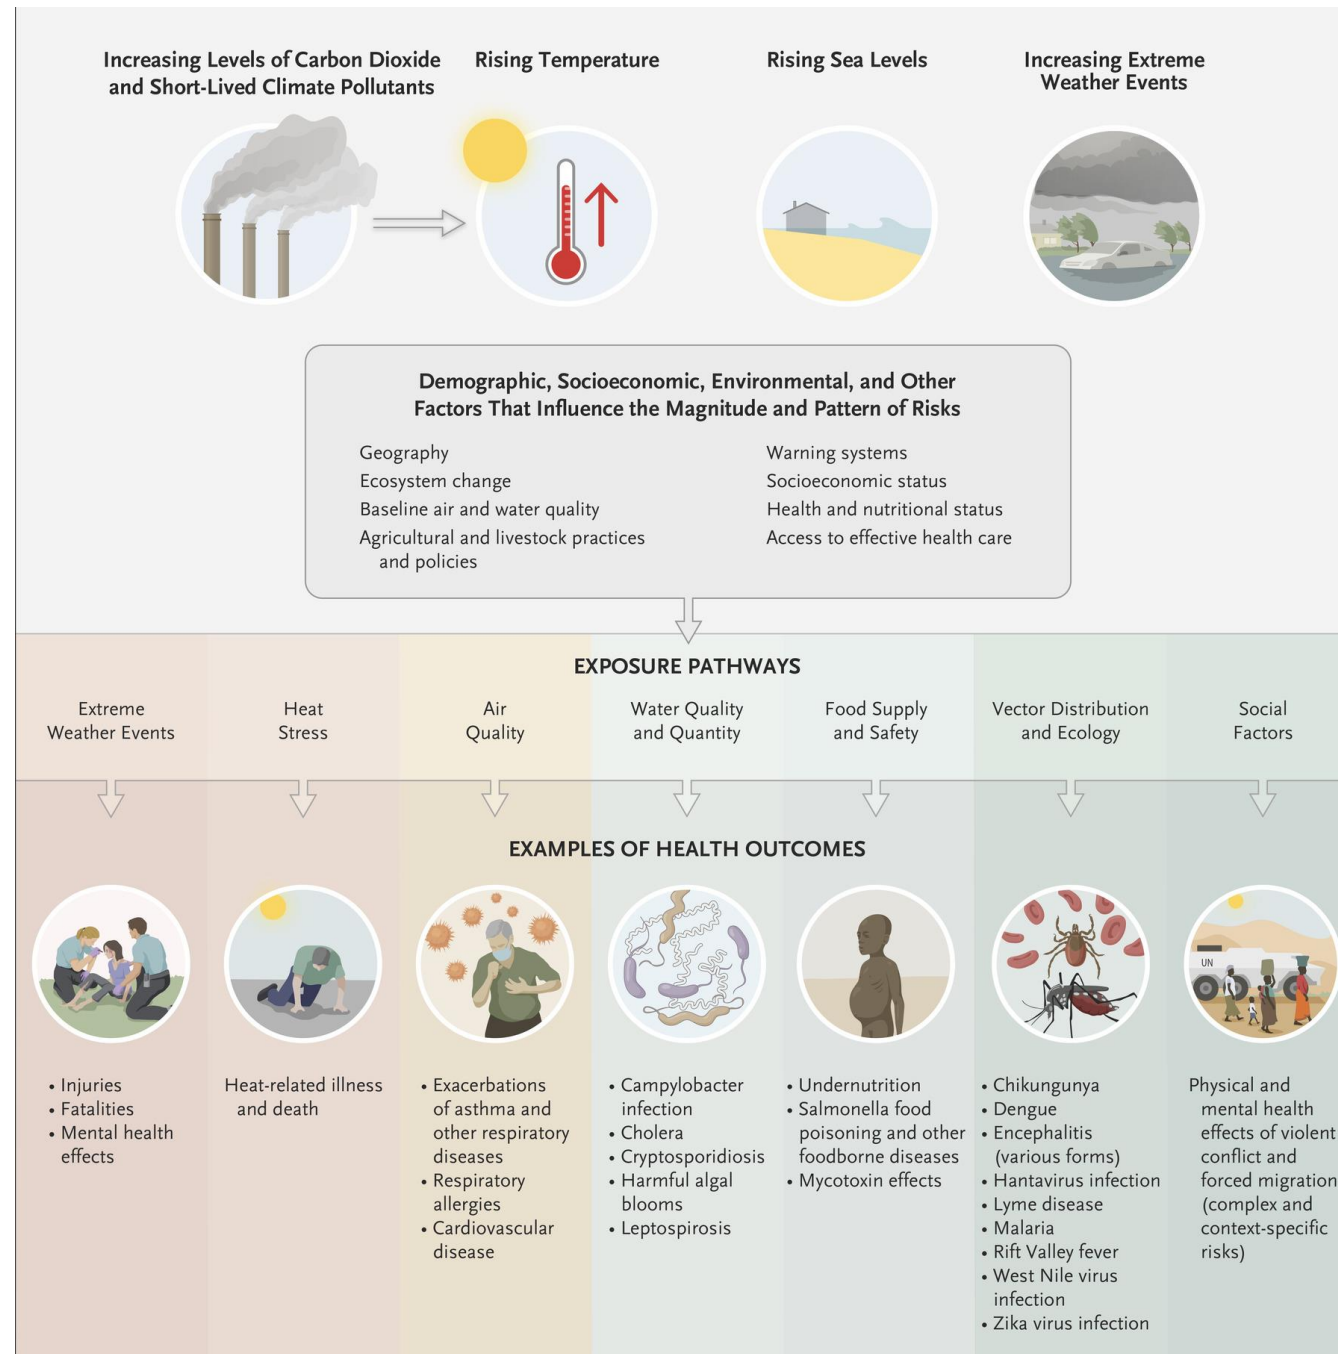

The Imperative for Climate Action to Protect Health - Andy Haines, M.D., and Kristie Ebi